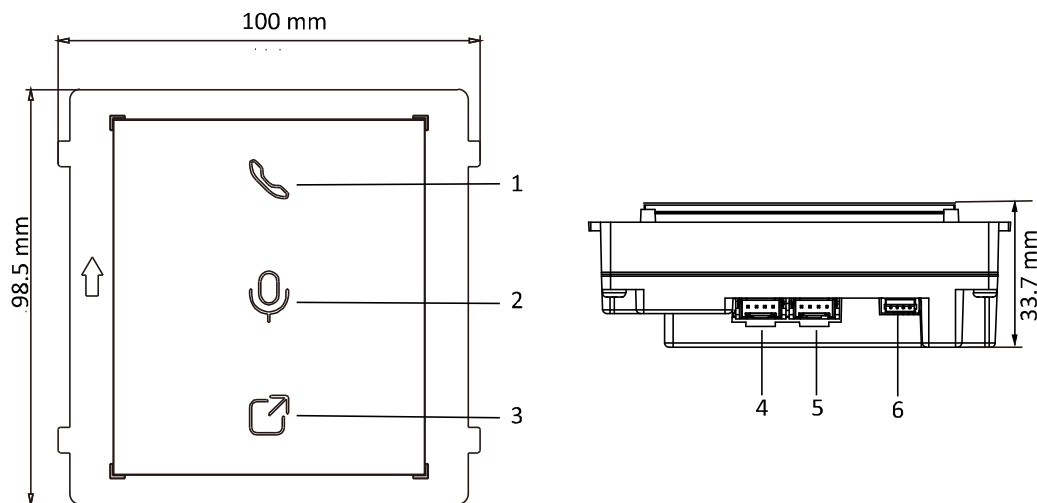

DS-KD-IN Indicator Module

Key Feature

- Indicates the device status: calling, opening door and two-way audio
- Backlight compensation
- Easy to and extend

Available Model

DS-KD-IN

Specification

Model		DS-KD-IN
System parameter	Processor	Embedded MCU Processor
Interfaces	Module-connecting	2(1 Input, 1 Output)
	Debug	1
General	DIP switch	8
	Power input	12 VDC(Powered by the other module)
	Power output	12 VDC(Powered for the other module)
	Power consumption	≤2W
	Working temperature	-40° C to +60° C(-40° F to 140° F)
	Working humidity	10% to 95%
	IP protection level	IP65
	Installation	Flush Mounting, Surface Mounting
	Dimensions (L × W × H)	98.5 mm × 100 mm × 33.7 mm (3.87" × 3.95" × 1.33")

Appearance and Interface

No.	Description
1	Calling Indicator
2	Two-way Audio Indicator
3	Unlock Indicator
4	Module-connecting Interface(output)
5	Module-connecting Interface(input)
6	Debug Port

Typical Application