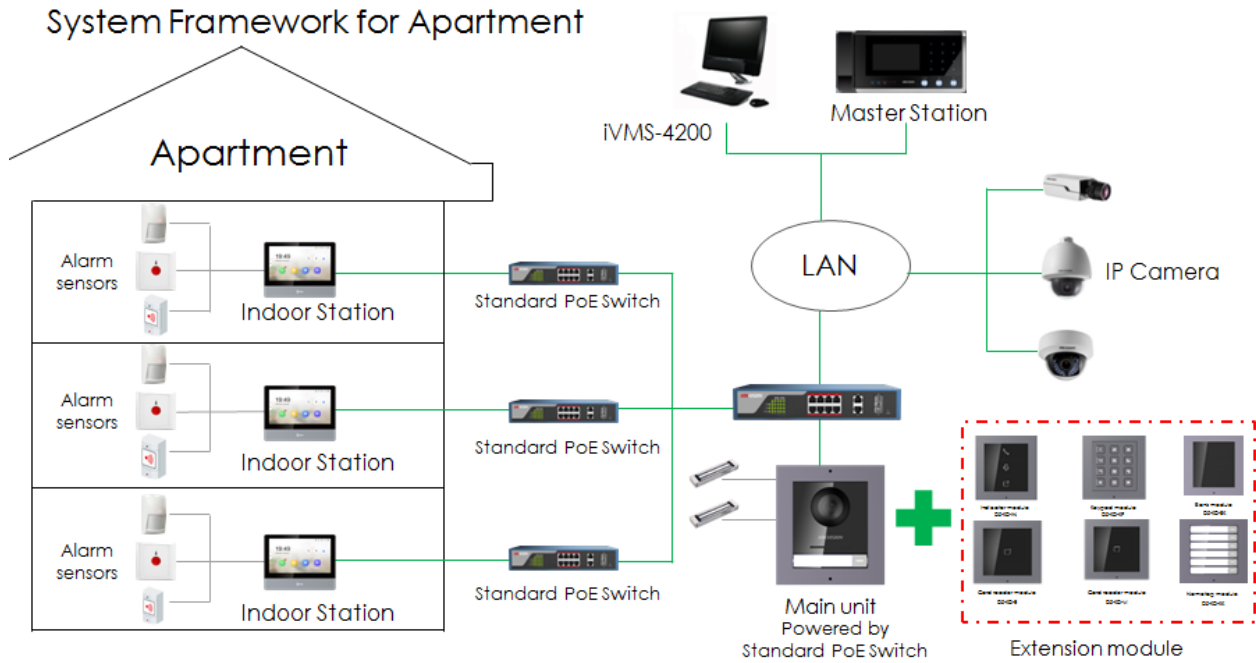

DS-KD-IN Indicator Module

Key Feature

- Indicates the device status: calling, opening door and two-way audio
- Backlight compensation
- Easy to and extend

Available Model

DS-KD-IN

Specification

Model		DS-KD-IN
System parameter	Processor	Embedded MCU Processor
Interfaces	Module-connecting	2(1 Input, 1 Output)
	Debug	1
General	DIP switch	8
	Power input	12 VDC(Powered by the other module)
	Power output	12 VDC(Powered for the other module)
	Power consumption	≤2W
	Working temperature	-40° C to +60° C(-40° F to 140° F)
	Working humidity	10% to 95%
	IP protection level	IP65
	Installation	Flush Mounting, Surface Mounting
	Dimensions (L × W × H)	98.5 mm × 100 mm × 33.7 mm (3.87" × 3.95" × 1.33")

Appearance and Interface

No.	Description
1	Calling Indicator
2	Two-way Audio Indicator
3	Unlock Indicator
4	Module-connecting Interface(output)
5	Module-connecting Interface(input)
6	Debug Port

Typical Application